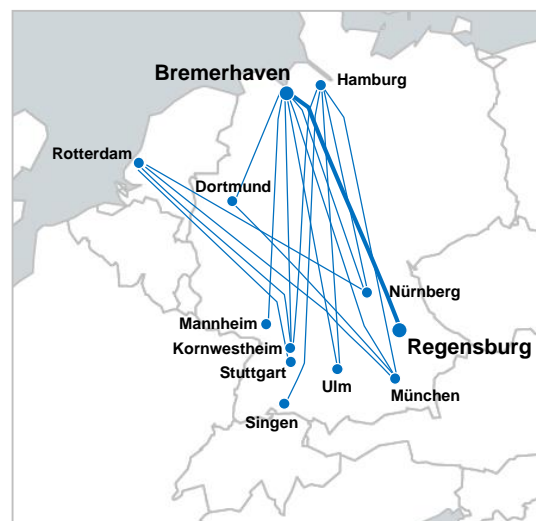

Bremerhaven ⇄ Regensburg, non-stop for your containers

Since 5 April 2020, the up-and-coming economic region of Eastern Bavaria also enjoys direct access to overseas: the new shuttle Bremerhaven ⇄ Regensburg opens up new opportunities for industry around Regensburg and in neighbouring Czechia.

On the new route, 4 shuttle trains per week and direction are in operation. The customers benefit from attractive transit times A-B/C and the well-proven full service in container handling.

With this new offer, ERS Railways is consolidating its network between the North Sea ports and the Bavarian region - together we create more intermodality.

Main features

- Frequency: 4 departures per week / direction
- Transit time: A-B/C
- Full service:
 - > Door delivery
 - > T1 creation
 - > Determination of container gross weight (VGM)

Timetable

| EXPORT | | | | IMPORT | | | |
|------------------------|----------------|------------------------------|------------------------------------|------------------------|----------------|------------------------------|-----------------------------------|
| Seaport | Departure days | Delivery deadline Regensburg | Estimated availability Bremerhaven | Seehafen | Departure days | Loading deadline Bremerhaven | Container availability Regensburg |
| Bremerhaven CT 1-4/NTB | TU | MO 17:00 | WE in the morning | Bremerhaven CT 1-4/NTB | MO | FR 13:00 | TU in the morning |
| | WE | TU 17:00 | TH in the afternoon | | MO | FR 13:00 | TU late morning |
| | FR | TH 17:00 | SA in the morning | | WE | TU 13:00 | FR in the morning |
| | SU | FR 17:00 | MO in the afternoon | | FR | TH 13:00 | MO in the morning |

Terminals

Terminal Bremerhaven CT1-3
EUROGATE Container Terminal Bremerhaven GmbH
Senator-Borttscheller-Strasse 1
D-27568 Bremerhaven

Terminal Bremerhaven CT4/NTB
North Sea Terminal Bremerhaven GmbH & Co.
Senator-Borttscheller-Strasse 14
D-27568 Bremerhaven